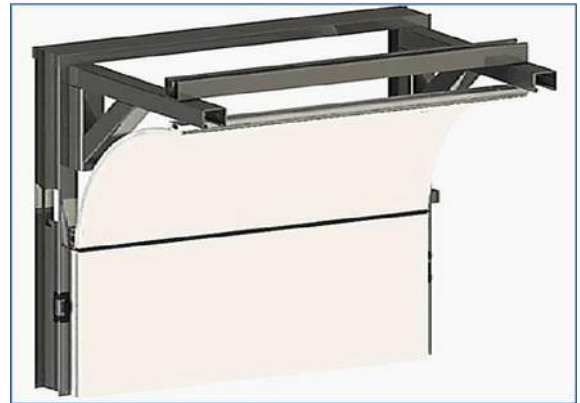

MODULAR OPERATING THEATER

UNIT AHU (HVAC)

AHU (HVAC)

SPECIFICATION

		AHU CAPACITY				
		C-AHU 8PK	C-AHU 10PK	C-AHU 12PK	C-AHU 15PK	C-AHU 20PK
Power Supply		380 - 415V, 50Hz, 3 Phase				
Cooling Capacity	Btu/h	80.000	100.000	120.000	150.000	200.000
Power Consumption	kW	20	23	28	33	43
Airflow Rate	cfm	2.400	3.000	4.000	4.500	6.000
Static Pressure	inwg	4				
Fan Type		EC FAN				
Cooling Coil Type		DX coil				
Refrigerant		R410A				
Dimension (HxWxD)	mm	930x1080x3630	930x1380x3780	1080x1380x3780		1380x1380x3820
Weight	kg	475	450	500	500	600
Body Colour		-				
Type		Condensing Unit				
Compressor Type		Air Cooled				
		Hermetic Scroll				

DUCTING

WALL GLASS PANEL & Partition

VINYL FLOORING

1 Tough as Diamond

- Unique formulation with industrial diamond
- More compacted and tougher coating to protect the vinyl flooring

2 Easy to Clean

- Water/oil-based pollutants are difficult to penetrate into flooring
- More economic and quicker cleaning maintenance